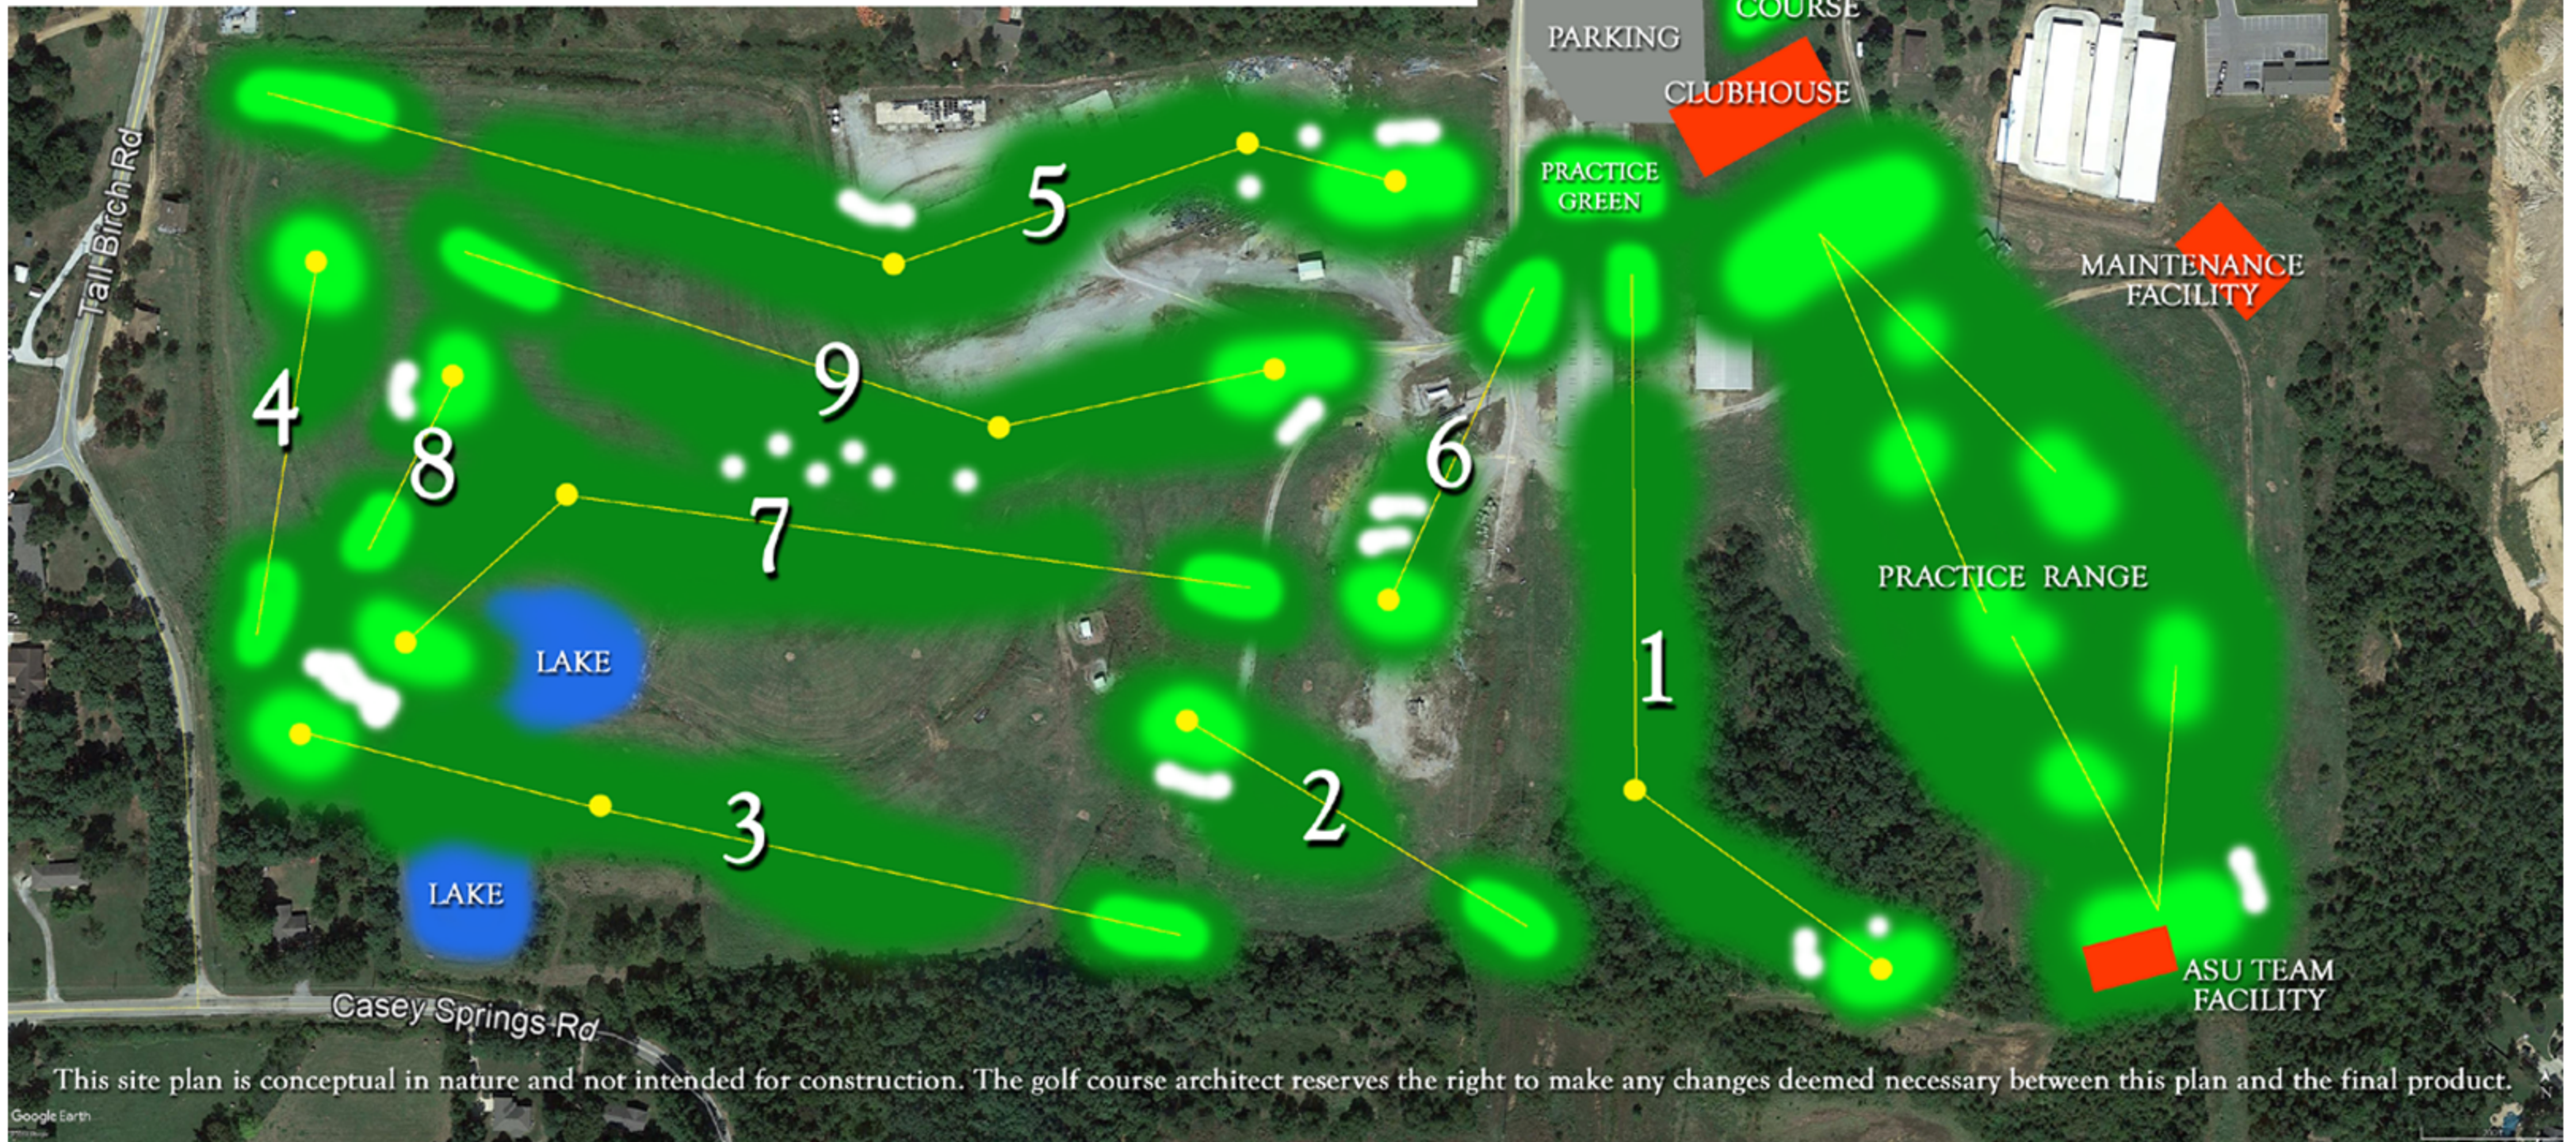

This site plan is conceptual in nature and not intended for construction. The golf course architect reserves the right to make any changes deemed necessary between this plan and the final product.